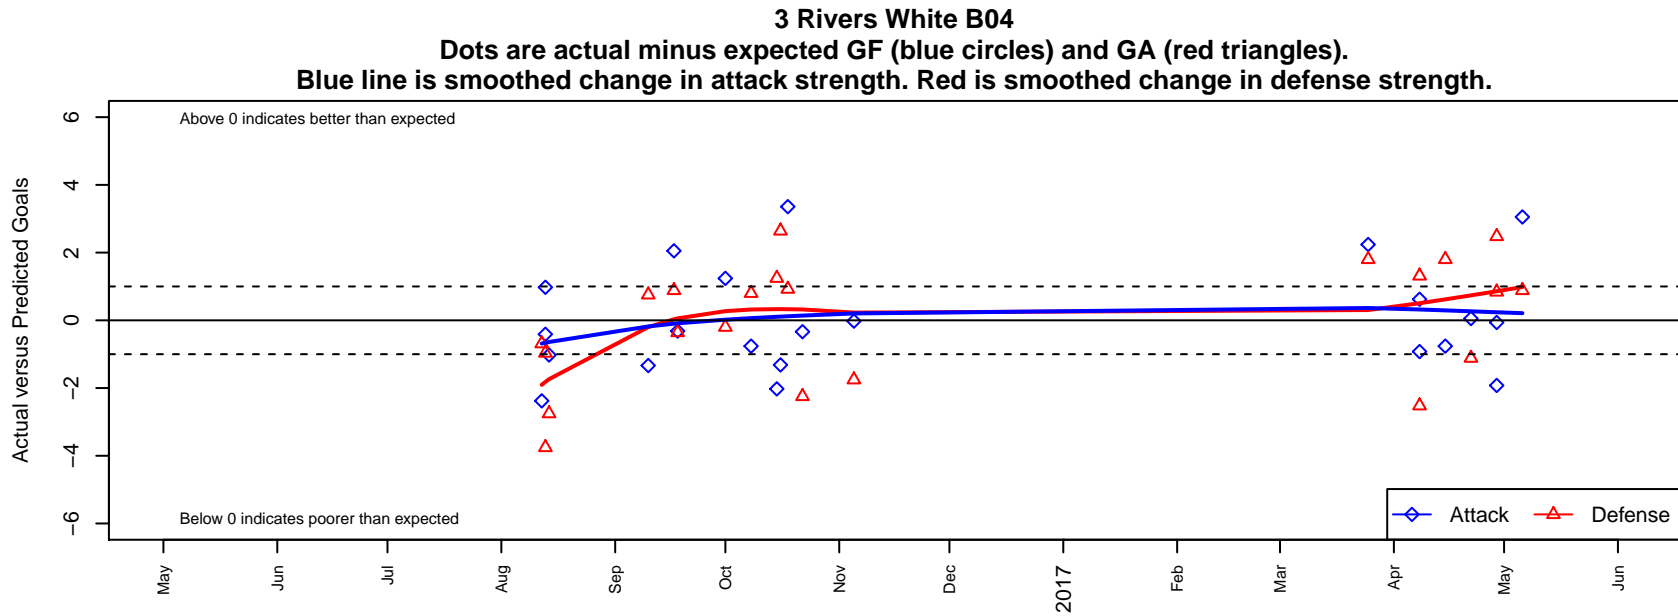

### 3 Rivers White B04

3 Rivers SC

Pasco, WA

B04 total strength=614

attack=0.76 defense=0.36

fall league = PSPL–Inland Copa 1 West U13

spr league = Spr PSPL–Inland Copa 1 U13

alt names used:

3RSC WHITE (WA)

Three Rivers Soccer Club 3rsc B04 pspl white

Three Rivers Soccer Club 3rsc B04 pspl white

Venues played:

2016 Les Schwab NW Cup U13 U13

2016 PSPL–Inland Copa 1 West U13

2016 Spr PSPL–Inland Copa 1 U13

**attack and defense variance (black dot)  
relative to other teams  
and top 10 in region**

**attack and defense rating  
relative to others at age  
and all opponents in last 13 months**

**Performance relative to 13 month average**