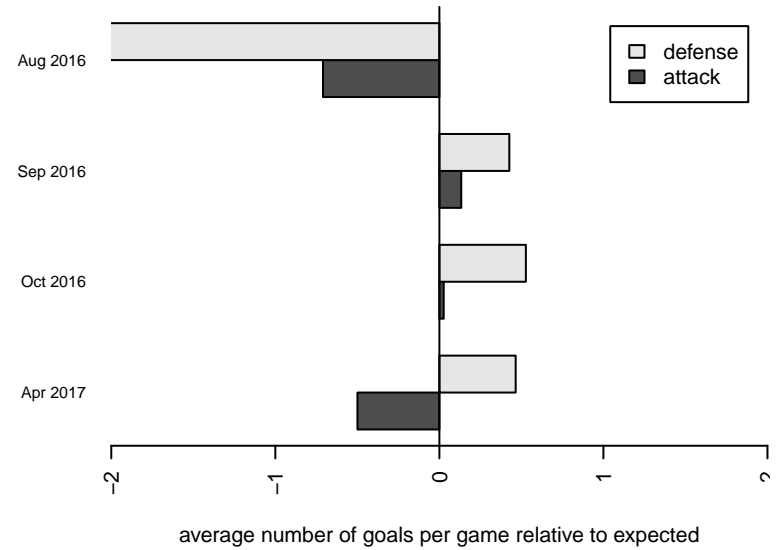

Performance relative to 13 month average