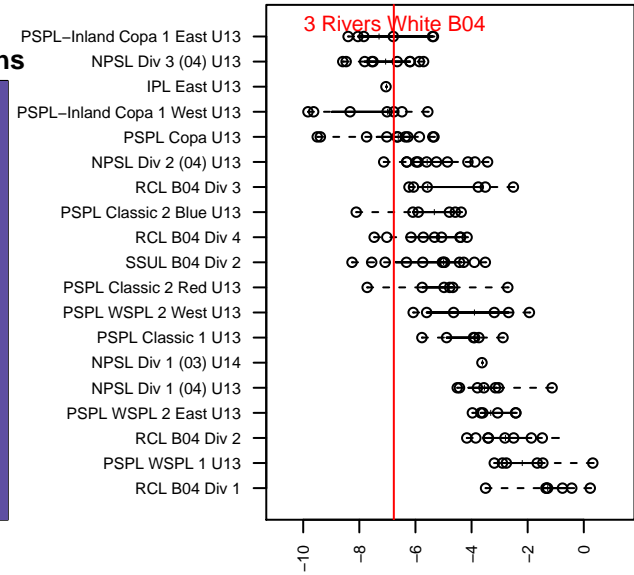

### 3 Rivers White B04

3 Rivers SC

Pasco, WA

B04 total strength=614

attack=0.76 defense=0.36

fall league = PSPL–Inland Copa 1 West U13

spr league = Spr PSPL–Inland Copa 1 U13

alt names used:

3RSC WHITE (WA)

Three Rivers Soccer Club 3rsc B04 pspl white

Three Rivers Soccer Club 3rsc B04 pspl white

Venues played:

2016 Les Schwab NW Cup U13 U13

2016 PSPL–Inland Copa 1 West U13

2016 Spr PSPL–Inland Copa 1 U13

**attack and defense variance (black dot)  
relative to other teams  
and top 10 in region**

**attack and defense rating  
relative to others at age  
and all opponents in last 13 months**

**Performance relative to 13 month average**