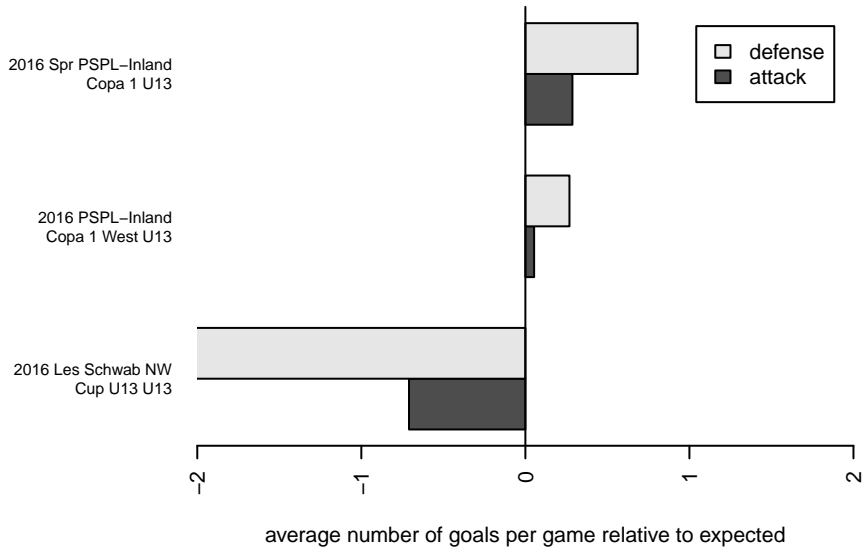

### 3 Rivers White B04

3 Rivers SC

Pasco, WA

B04 total strength=614

attack=0.76 defense=0.36

fall league = PSPL–Inland Copa 1 West U13

spr league = Spr PSPL–Inland Copa 1 U13

alt names used:

3RSC WHITE (WA)

Three Rivers Soccer Club 3rsc B04 pspl white

Three Rivers Soccer Club 3rsc B04 pspl white

Venues played:

2016 Les Schwab NW Cup U13 U13

2016 PSPL–Inland Copa 1 West U13

2016 Spr PSPL–Inland Copa 1 U13

**attack and defense variance (black dot)  
relative to other teams  
and top 10 in region**

**attack and defense rating  
relative to others at age  
and all opponents in last 13 months**

**Performance relative to 13 month average**